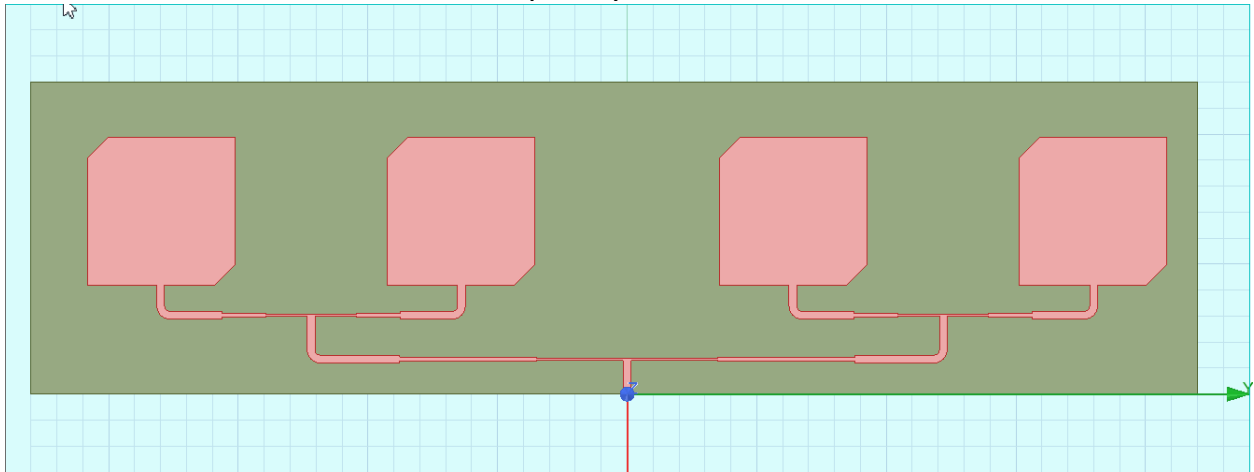

LHCP 1x4 L2 GPS Antenna Array Frequency:1227MHz

Designed : Victor Dat Do