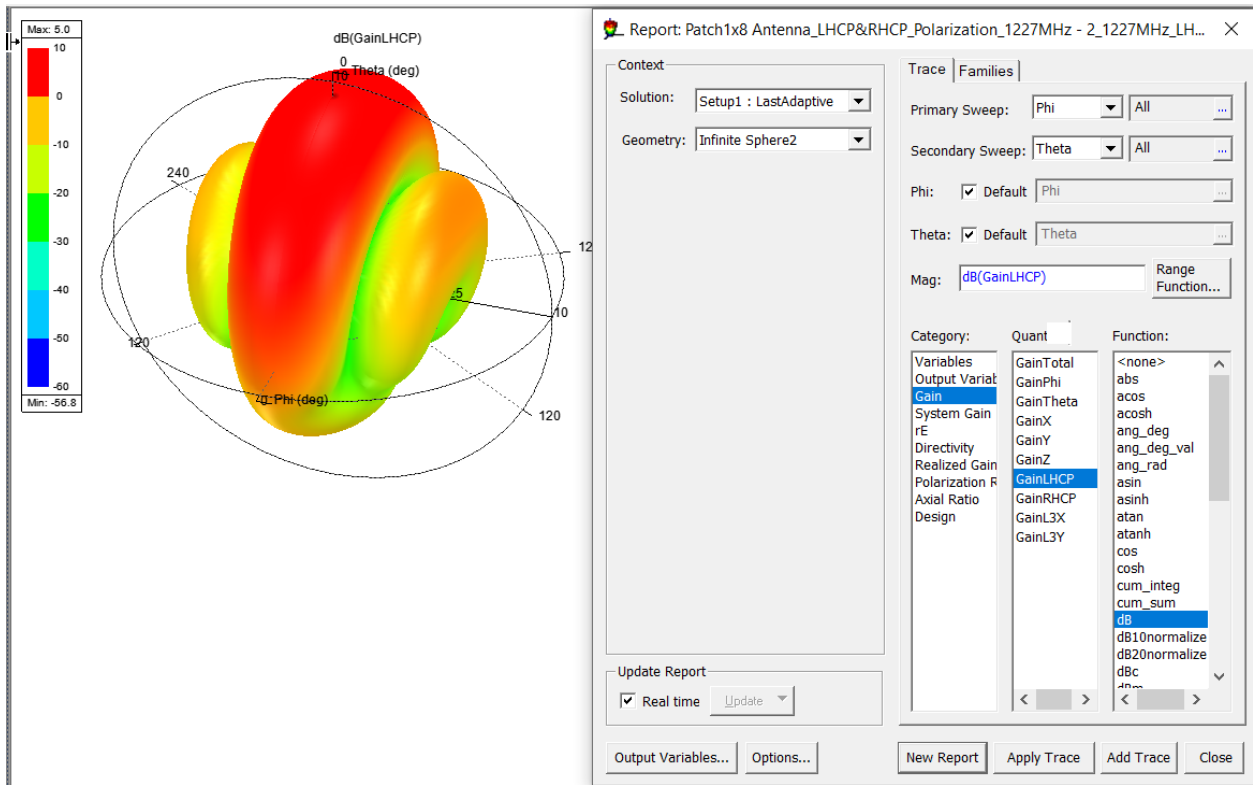

LHCP 1x4 L2 GPS Antenna Array Frequency:1227MHz

Designed : Victor Dat Do