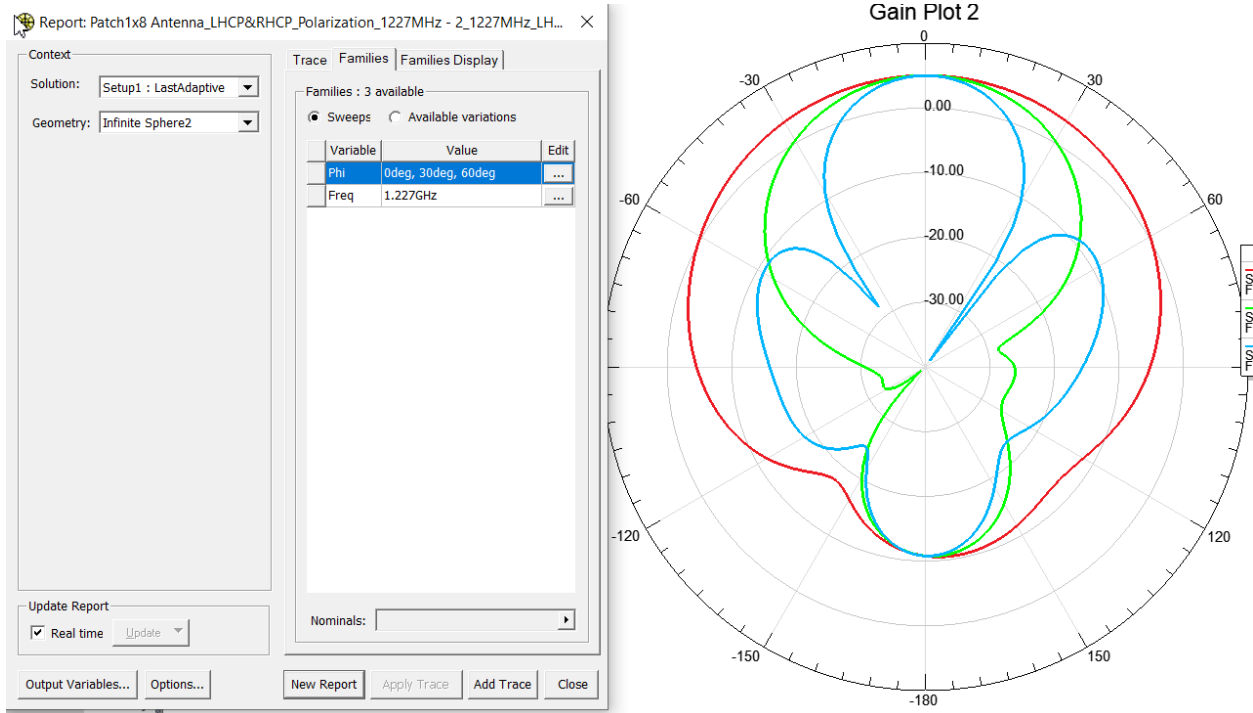

LHCP 1x4 L2 GPS Antenna Array Frequency:1227MHz

Designed : Victor Dat Do