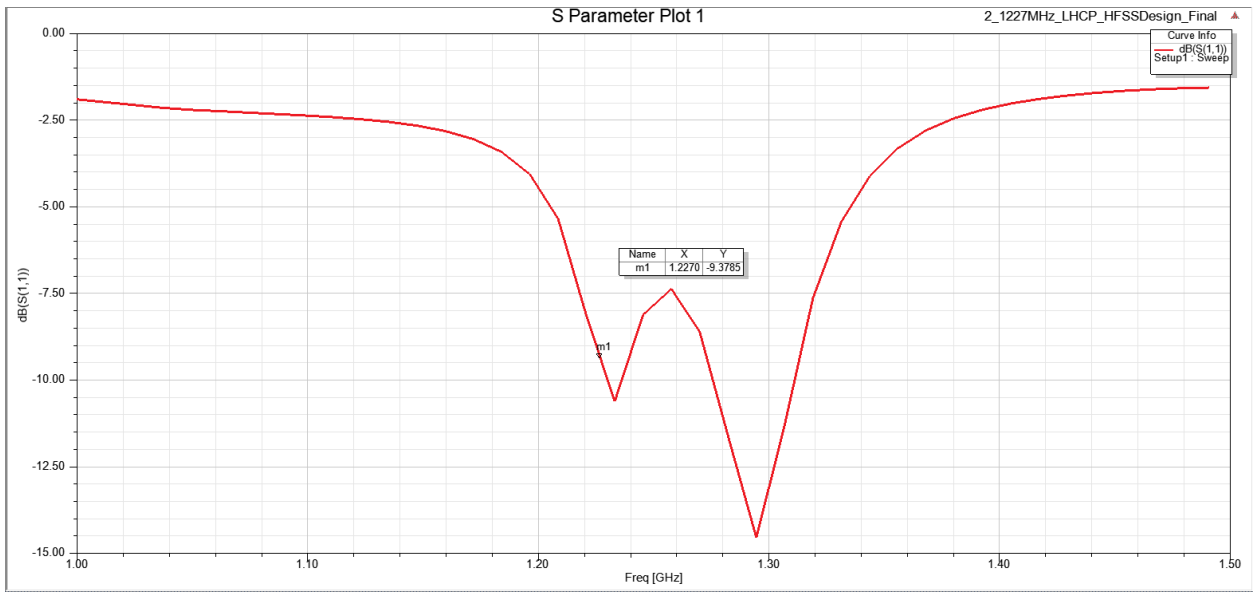

LHCP 1x4 L2 GPS Antenna Array Frequency:1227MHz

Designed : Victor Dat Do